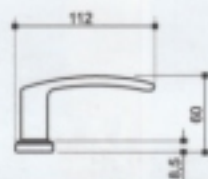

INTERIOR

For active door
SET INCLUDES:

- 2 handles
- 1 spindle
- 1 plate with cylinder housing
- 1 cylinder with 2 keys
- 1 plate with knob
- 2 brass screws for plates
- 1 foam gasket

For semi-active door
SET INCLUDES:

- 2 handles
- 1 spindle
- 1 blank plate
- 1 plate with knob
- 1 tail piece
- 2 brass screws for plate
- 1 foam gasket

For Slave door
SET INCLUDES:

- 2 handles
- 1 spindle
- 1 locking plate for spindle
- 2 blank plates
- 2 brass screws for plates
- 1 foam gasket

Dimensions (mm)

AVAILABLE FOR
1 3/4" (45mm)
THICK DOOR

•
2 1/4" (57mm)
THICK DOOR
UPON REQUEST

2000, rue Berlier
Laval (Qc) H7L 4S4
Tél.: (450) 973-1437 • 1-800-355-8810
Fax: (450) 973-7661
Courriel : ferco@ferco.ca