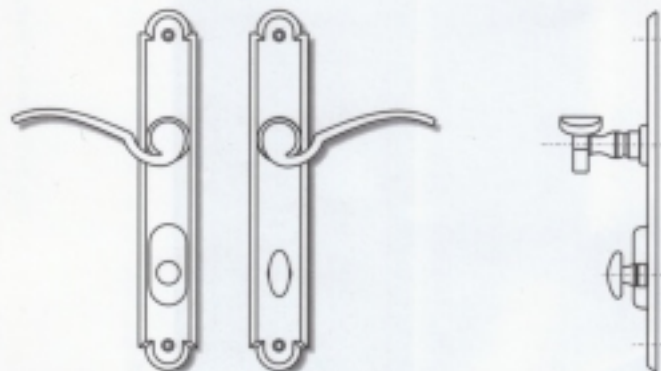

Romance

In harmony with style

HANDLE SET ANTIQUÉ STYLE

- Pewter or black finish
- Designed for Europa multipoint locks

FERCO

FERRURES DE BATIMENT INC. / ARCHITECTURAL HARDWARE INC.

Romance handle set

For active door (European cylinder)

SET NO.: 2709-92-*

SET INCLUDES:

- 2 handles
- 1 spindle
- 2 trim plates with PZ cylinder cut-out
- 2 binder screws

For active door (American cylinder)

SET NO.: 27098-35-*

SET INCLUDES:

- 2 handles
- 1 spindle
- 1 trim plate with cylinder housing
- 1 trim plate with knob
- 1 cylinder with 2 keys
- 2 binder screws

For slave door

SET NO.: 2709-32-*

SET INCLUDES:

- 2 handles
- 1 spindle
- 1 trim plate blank
- 1 trim plate with knob
- 2 binder screws

For fixed door

SET NO.: 2709-08-*

SET INCLUDES:

- 2 handles
- 1 spindle
- 2 trim plates blank
- 2 binder screws
- 1 dummy plate for handles