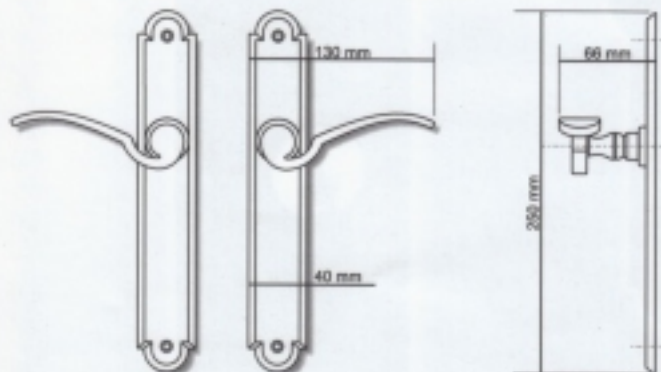

Romance

In harmony with style

HANDLE SET ANTIQUÉ STYLE

- Pewter or black finish
- Designed for Europa multipoint locks

FERCO

FERRURES DE BATIMENT INC. / ARCHITECTURAL HARDWARE INC.

Romance handle set

For active door (European cylinder)

SET NO.: 2709-92-*

SET INCLUDES:

- 2 handles
- 1 spindle
- 2 trim plates with PZ cylinder cut-out
- 2 binder screws

For active door (American cylinder)

SET NO.: 27098-35-*

SET INCLUDES:

- 2 handles
- 1 spindle
- 1 trim plate with cylinder housing
- 1 trim plate with knob
- 1 cylinder with 2 keys
- 2 binder screws

For slave door

SET NO.: 2709-32-*

SET INCLUDES:

- 2 handles
- 1 spindle
- 1 trim plate blank
- 1 trim plate with knob
- 2 binder screws

For fixed door

SET NO.: 2709-08-*

SET INCLUDES:

- 2 handles
- 1 spindle
- 2 trim plates blank
- 2 binder screws
- 1 dummy plate for handles