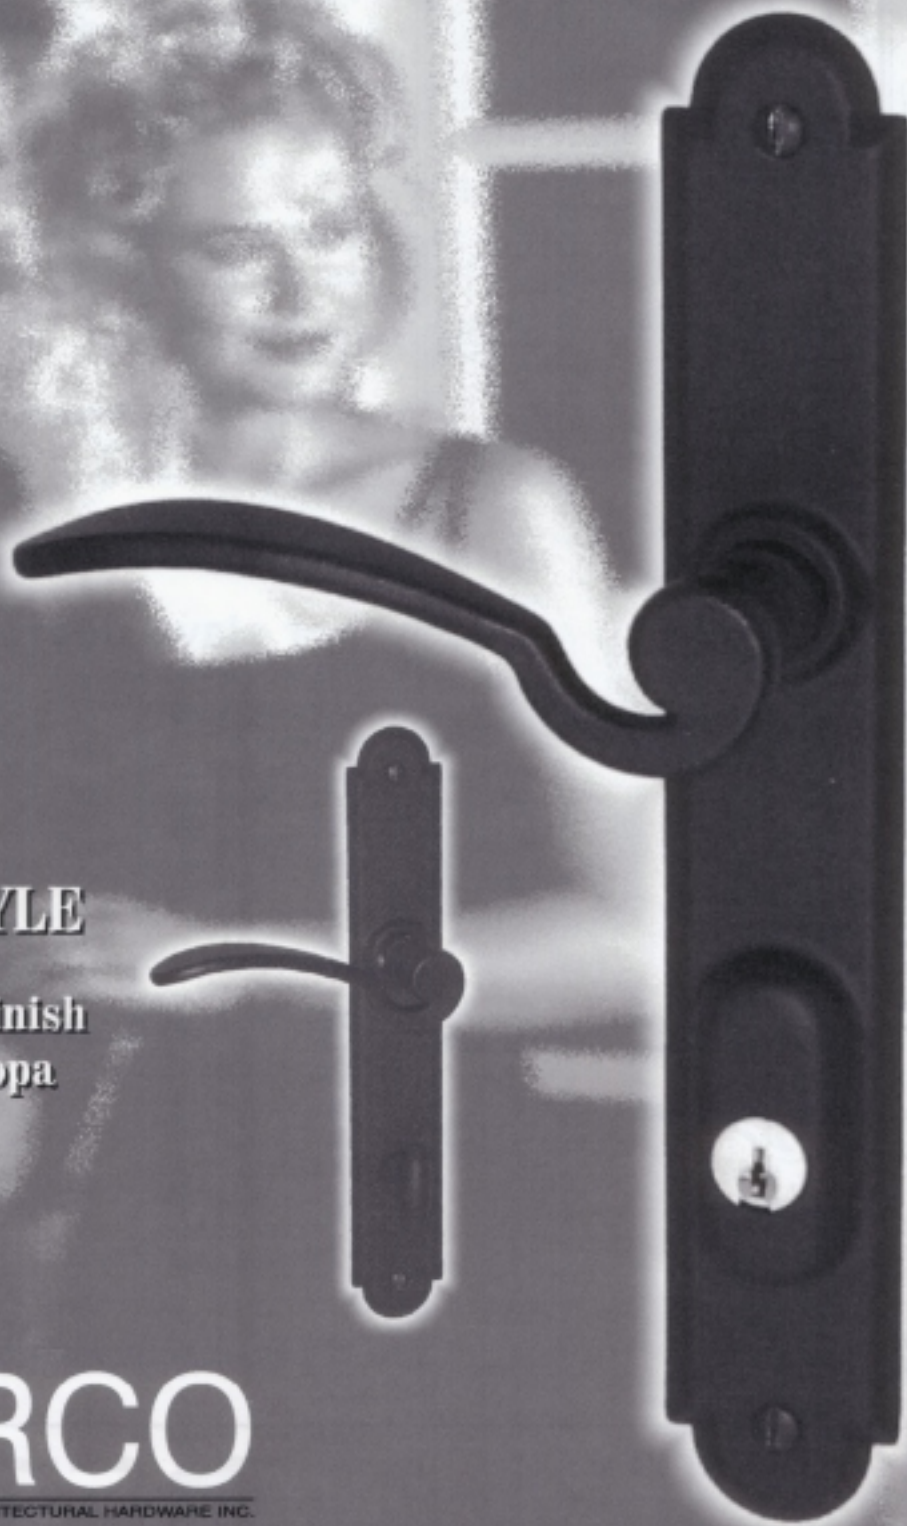

Romance

In harmony with style

HANDLE SET ANTIQUÉ STYLE

- Pewter or black finish
- Designed for Europa multipoint locks

FERCO

FERRURES DE BATIMENT INC. / ARCHITECTURAL HARDWARE INC.

Romance handle set

For active door (European cylinder)

SET NO.: 2709-92-*

SET INCLUDES:

- 2 handles
- 1 spindle
- 2 trim plates with PZ cylinder cut-out
- 2 binder screws

For active door (American cylinder)

SET NO.: 27098-35-*

SET INCLUDES:

- 2 handles
- 1 spindle
- 1 trim plate with cylinder housing
- 1 trim plate with knob
- 1 cylinder with 2 keys
- 2 binder screws