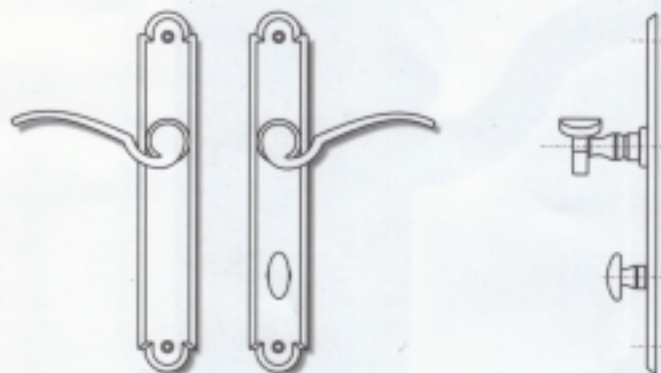

Romance

In harmony with style

HANDLE SET ANTIQUÉ STYLE

- Pewter or black finish
- Designed for Europa multipoint locks

FERCO

FERRURES DE BATIMENT INC. / ARCHITECTURAL HARDWARE INC.

Romance handle set

For active door (European cylinder)

SET NO.: 2709-92-*

SET INCLUDES:

- 2 handles
- 1 spindle
- 2 trim plates with PZ cylinder cut-out
- 2 binder screws

For active door (American cylinder)

SET NO.: 27098-35-*

SET INCLUDES:

- 2 handles
- 1 spindle
- 1 trim plate with cylinder housing
- 1 trim plate with knob
- 1 cylinder with 2 keys
- 2 binder screws

For slave door

SET NO.: 2709-32-*

SET INCLUDES:

- 2 handles
- 1 spindle
- 1 trim plate blank
- 1 trim plate with knob
- 2 binder screws

For fixed door

SET NO.: 2709-08-*

SET INCLUDES:

- 2 handles
- 1 spindle
- 2 trim plates blank
- 2 binder screws
- 1 dummy plate for handles