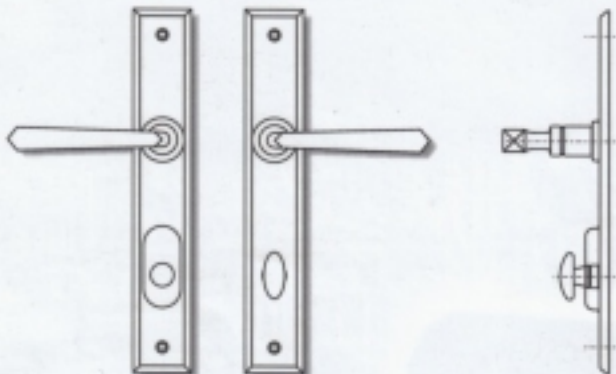

The Viking

Style made of steel

HANDLE SET ANTIQUE STYLE

- Pewter or black finish
- Designed for Europa multipoint locks

FERCO

FERRURES DE BATIMENT INC. / ARCHITECTURAL HARDWARE INC.

Viking handle set

For active door (European cylinder)

SET NO.: 2708-92-*

SET INCLUDES:

- 2 handles
- 1 spindle
- 2 trim plates with PZ cylinder cut-out
- 2 binder screws

For active door (American cylinder)

SET NO.: 2708-35-*

SET INCLUDES:

- 2 handles
- 1 spindle
- 1 trim plate with cylinder housing
- 1 trim plate with knob
- 1 cylinder with 2 keys
- 2 binder screws

For slave door

SET NO.: 2708-32-*

SET INCLUDES:

- 2 handles
- 1 spindle
- 1 trim plate blank
- 1 trim plate with knob
- 2 binder screws

For fixed door

SET NO.: 2708-08-*

SET INCLUDES:

- 2 handles
- 1 spindle
- 2 trim plates blank
- 2 binder screws
- 1 dummy plate for handles