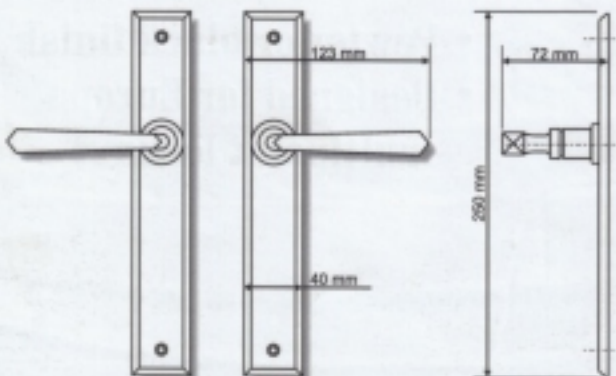

SET NO.: 2708-92-*

SET INCLUDES:

- 2 handles
- 1 spindle
- 2 trim plates with PZ cylinder cut-out
- 2 binder screws

For active door (American cylinder)

SET NO.: 2708-35-*

SET INCLUDES:

- 2 handles
- 1 spindle
- 1 trim plate with cylinder housing
- 1 trim plate with knob
- 1 cylinder with 2 keys
- 2 binder screws

For slave door

SET NO.: 2708-32-*

SET INCLUDES:

- 2 handles
- 1 spindle
- 1 trim plate blank
- 1 trim plate with knob
- 2 binder screws

For fixed door

SET NO.: 2708-08-*

SET INCLUDES:

- 2 handles
- 1 spindle
- 2 trim plates blank
- 2 binder screws
- 1 dummy plate for handles