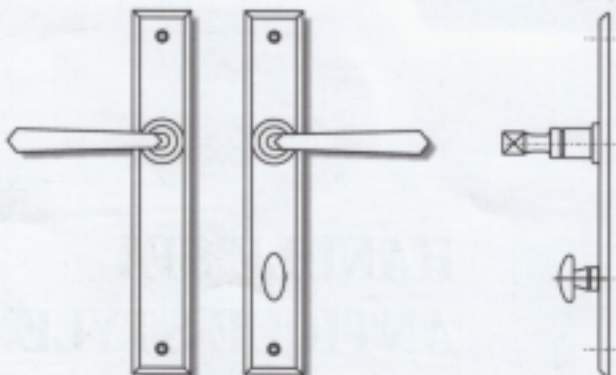

The Viking

Style made of steel

HANDLE SET ANTIQUE STYLE

- Pewter or black finish
- Designed for Europa multipoint locks

FERCO

FERRURES DE BATIMENT INC. / ARCHITECTURAL HARDWARE INC.

Viking handle set

For active door (European cylinder)

SET NO.: 2708-92-*

SET INCLUDES:

- 2 handles
- 1 spindle
- 2 trim plates with PZ cylinder cut-out
- 2 binder screws

For active door (American cylinder)

SET NO.: 2708-35-*

SET INCLUDES:

- 2 handles
- 1 spindle
- 1 trim plate with cylinder housing
- 1 trim plate with knob
- 1 cylinder with 2 keys
- 2 binder screws

For slave door

SET NO.: 2708-32-*

SET INCLUDES:

- 2 handles
- 1 spindle
- 1 trim plate blank
- 1 trim plate with knob
- 2 binder screws

For fixed door

SET NO.: 2708-08-*

SET INCLUDES:

- 2 handles
- 1 spindle
- 2 trim plates blank
- 2 binder screws
- 1 dummy plate for handles